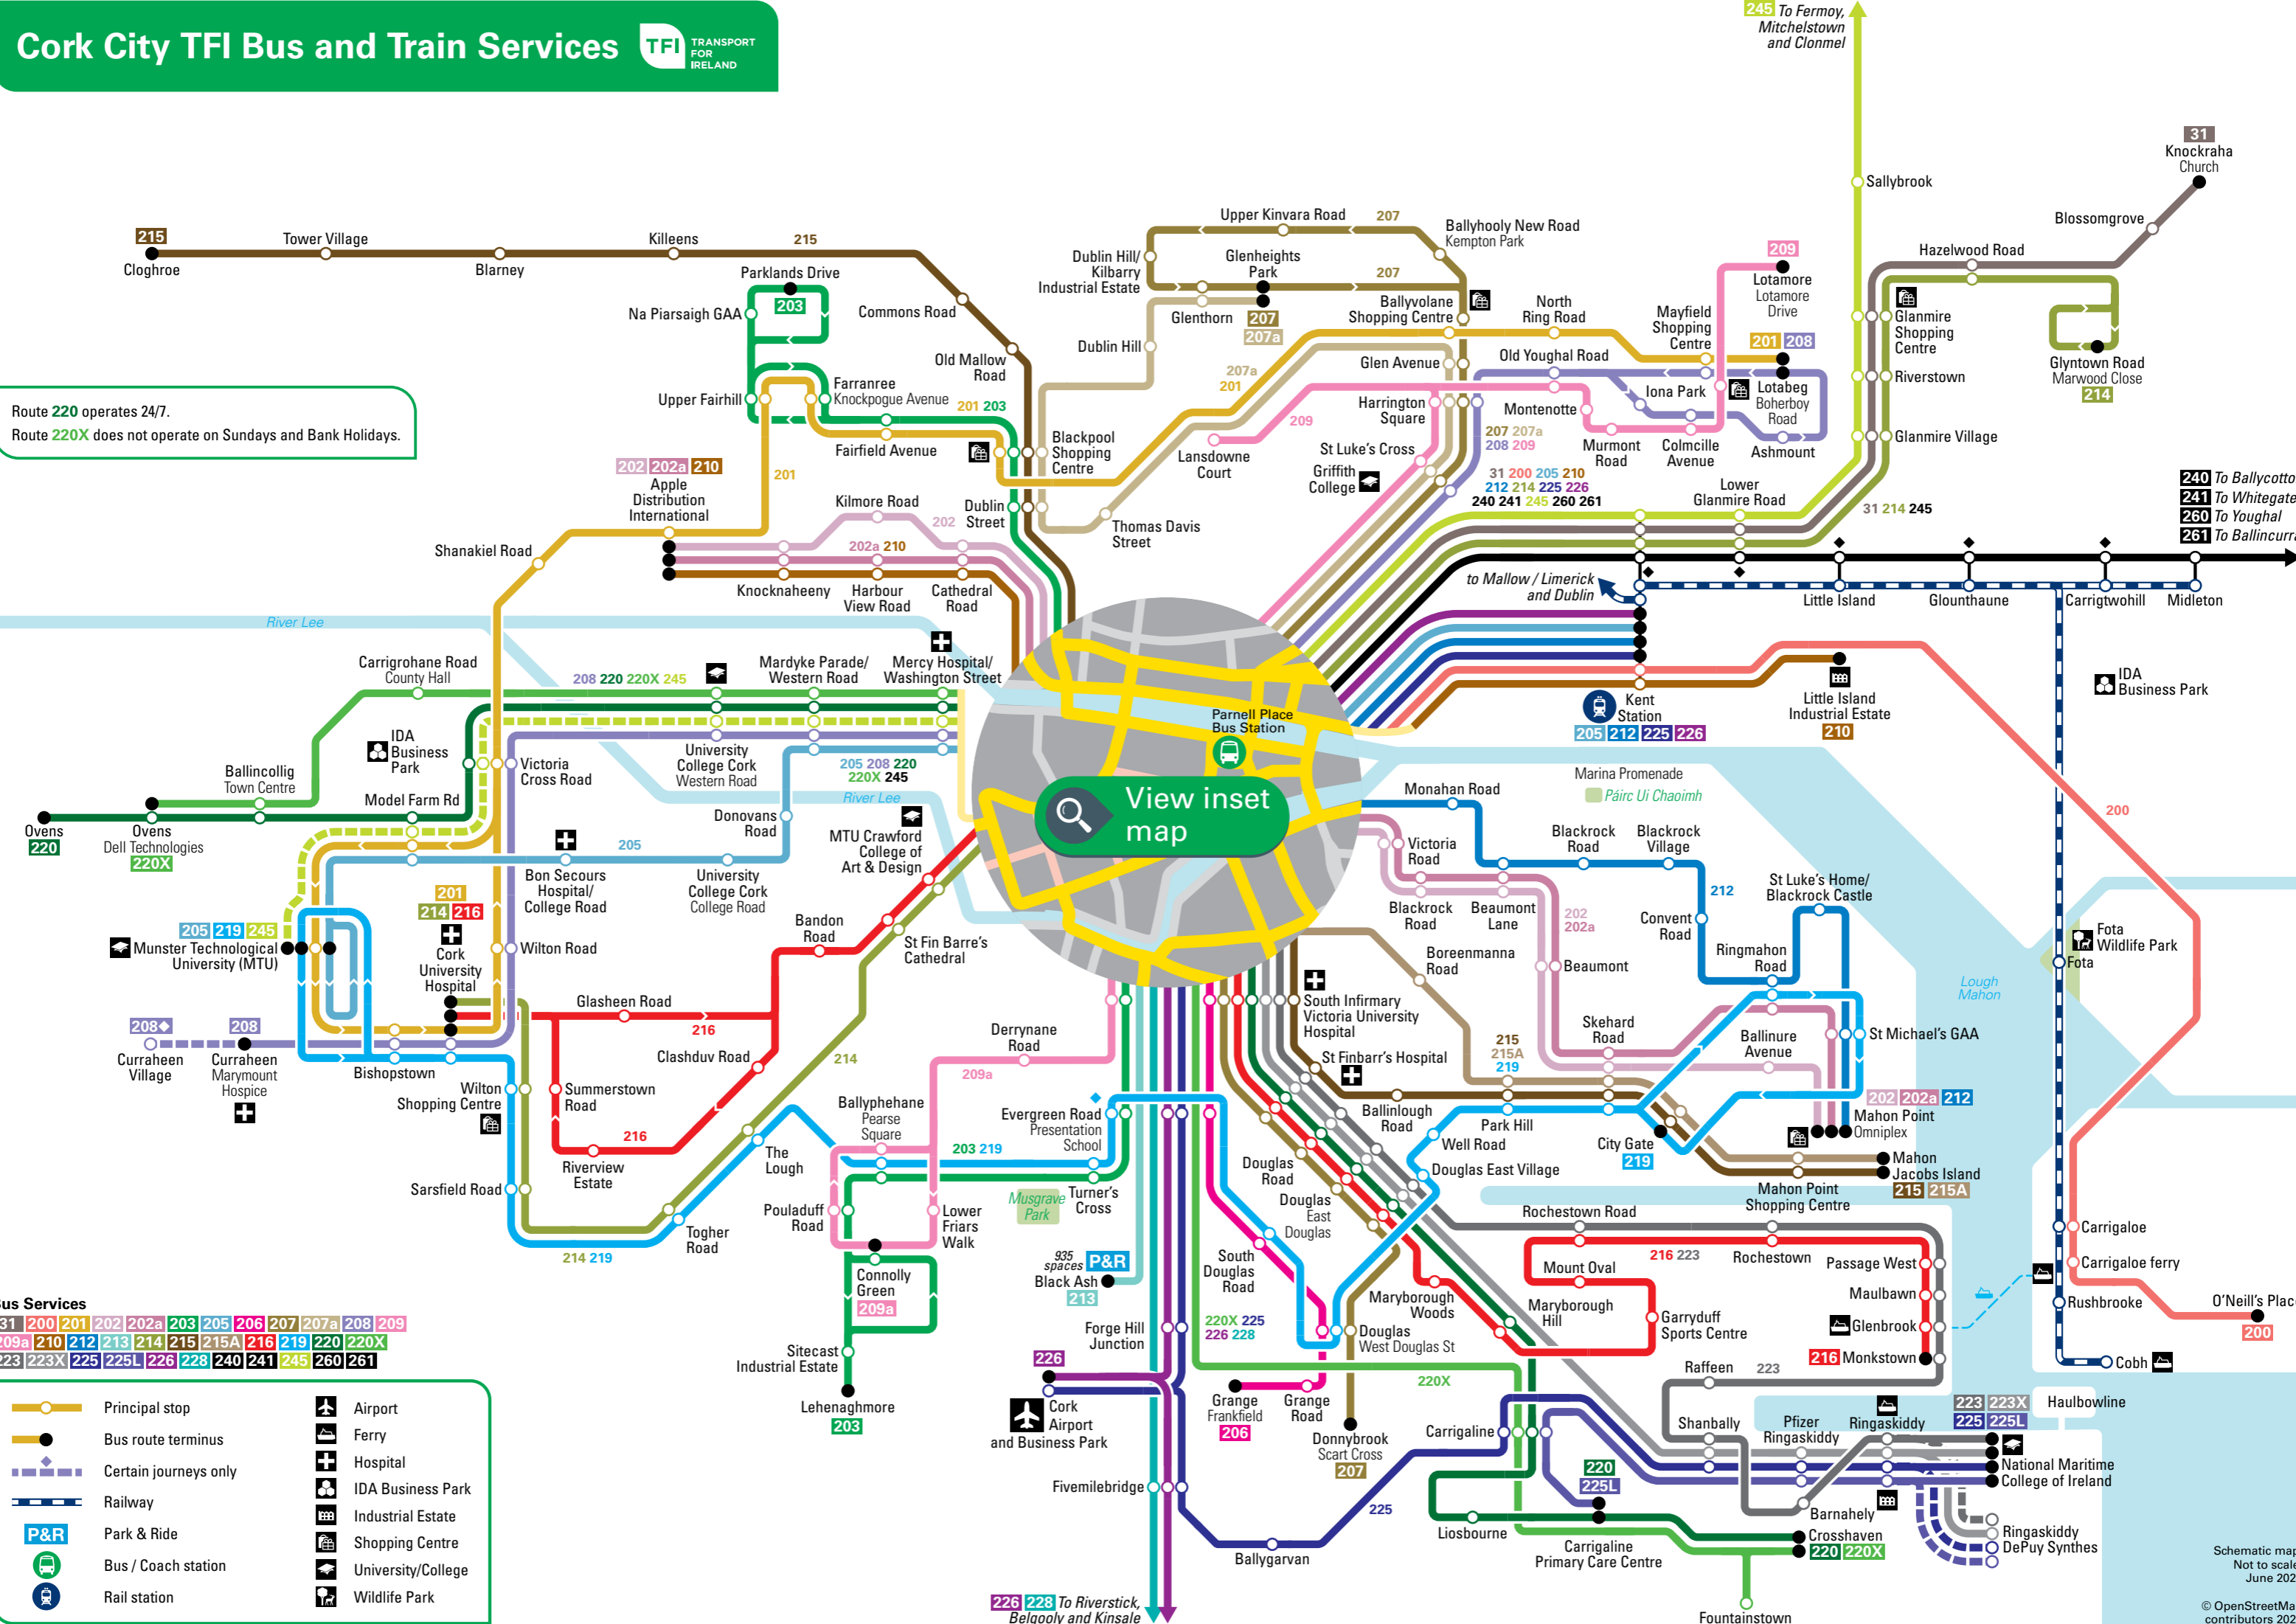

Cork City TFI Bus and Train Services

Route 220 operates 24/7.
Route 220X does not operate on Sundays and Bank Holidays.

Bus Services

31 200 201 202 202a 203 205 206 207 207a 208 209
209a 210 212 213 214 215 215A 216 219 220 220X
223 223X 225 225L 226 228 240 241 245 260 261

Principal stop	Airport
Bus route terminus	Ferry
Certain journeys only	Hospital
Railway	IDA Business Park
Park & Ride	Shopping Centre
Bus / Coach station	University/College
Rail station	Wildlife Park

Schematic map. Not to scale. June 2026
© OpenStreetMap contributors 2026