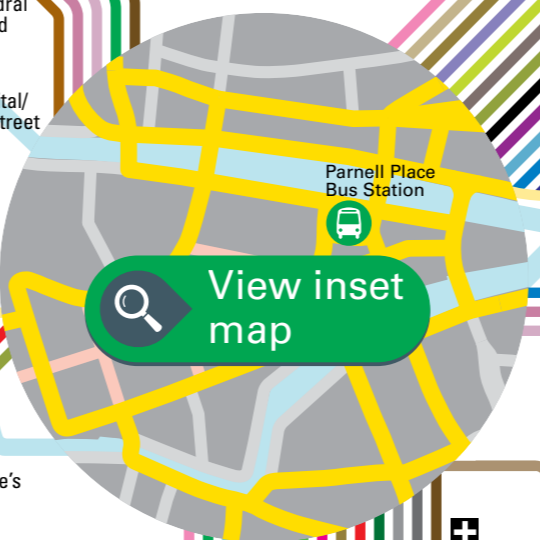

Cork City TFI Bus and Train Services

Route 220 operates 24/7.
Route 220X does not operate on Sundays and Bank Holidays.

Bus Services

31 200 201 202 202a 203 205 206 207 207a 208 209
209a 210 212 213 214 215 215A 216 219 220 220X
223 223X 225 225L 226 228 240 241 245 260 261

Principal stop	Airport
Bus route terminus	Ferry
Certain journeys only	Hospital
Railway	IDA Business Park
Park & Ride	Shopping Centre
Bus / Coach station	University/College
Rail station	Wildlife Park

Schematic map. Not to scale. June 2026
© OpenStreetMap contributors 2026