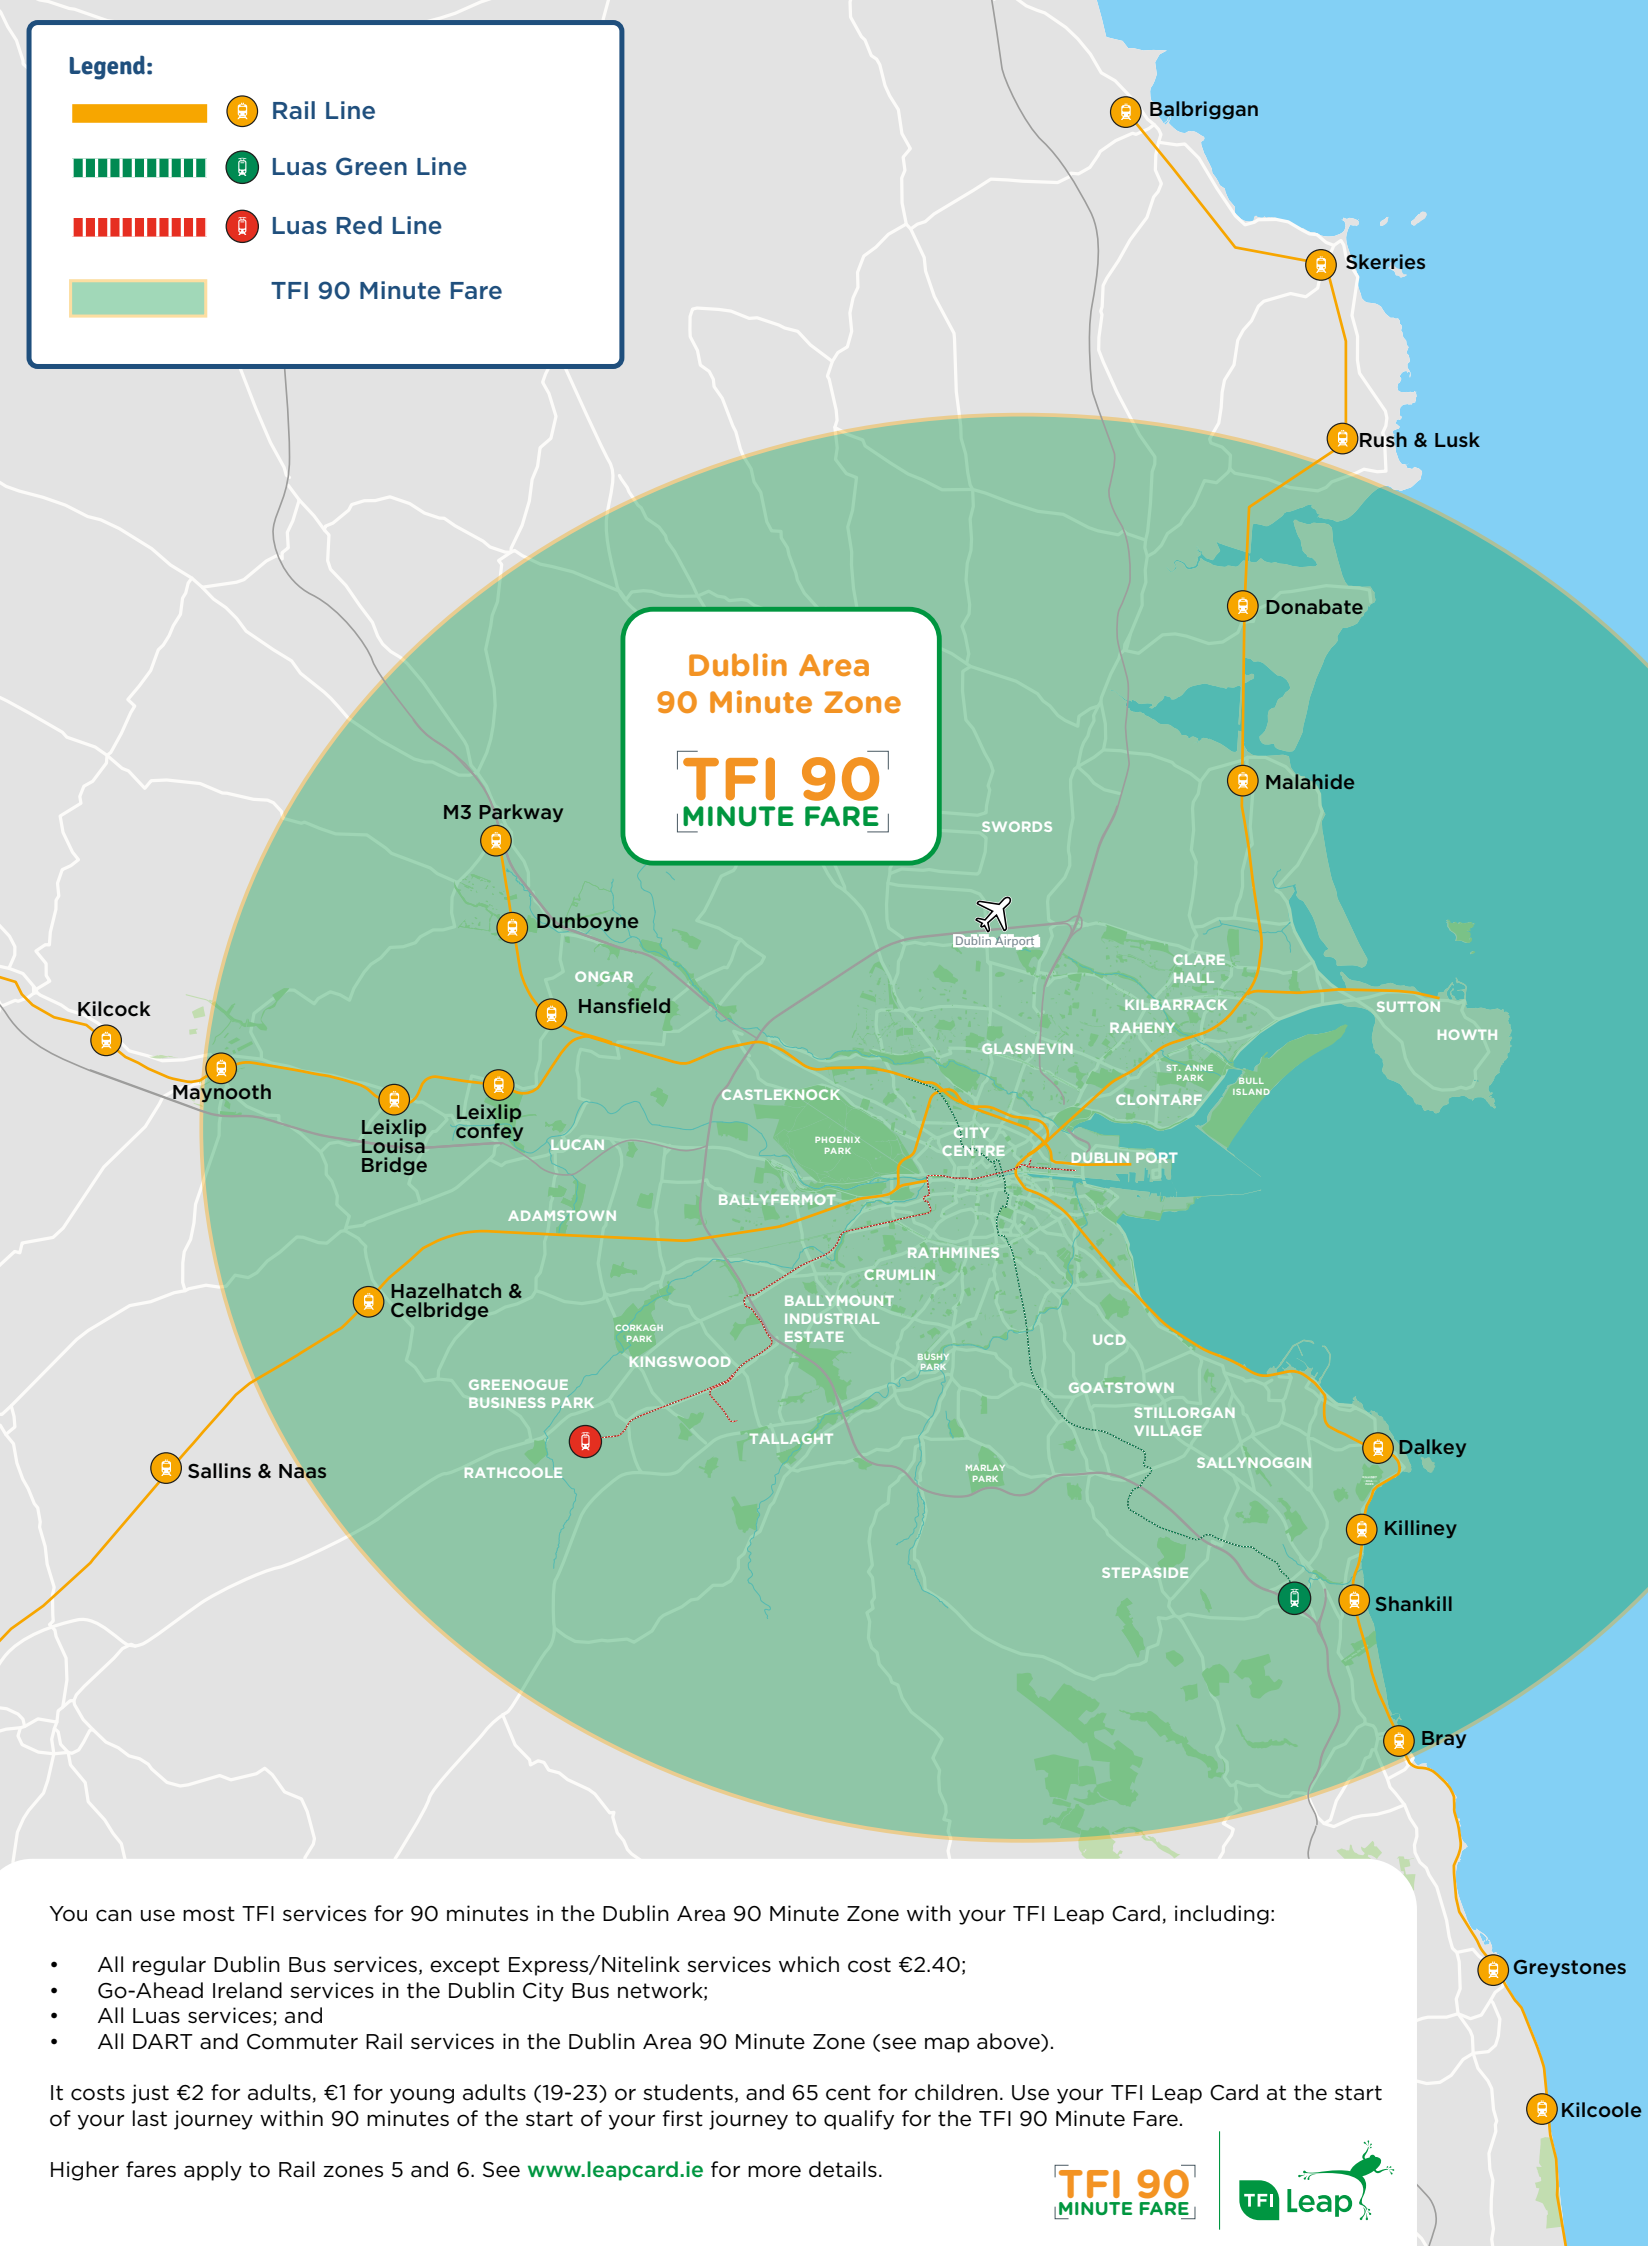

**Legend:**

-  Rail Line
-  Luas Green Line
-  Luas Red Line
-  TFI 90 Minute Fare

**Dublin Area  
90 Minute Zone**

**TFI 90  
MINUTE FARE**

You can use most TFI services for 90 minutes in the Dublin Area 90 Minute Zone with your TFI Leap Card, including:

- All regular Dublin Bus services, except Express/Nitelink services which cost €2.40;
- Go-Ahead Ireland services in the Dublin City Bus network;
- All Luas services; and
- All DART and Commuter Rail services in the Dublin Area 90 Minute Zone (see map above).

It costs just €2 for adults, €1 for young adults (19-23) or students, and 65 cent for children. Use your TFI Leap Card at the start of your last journey within 90 minutes of the start of your first journey to qualify for the TFI 90 Minute Fare.

Higher fares apply to Rail zones 5 and 6. See [www.leapcard.ie](http://www.leapcard.ie) for more details.

**TFI 90  
MINUTE FARE**